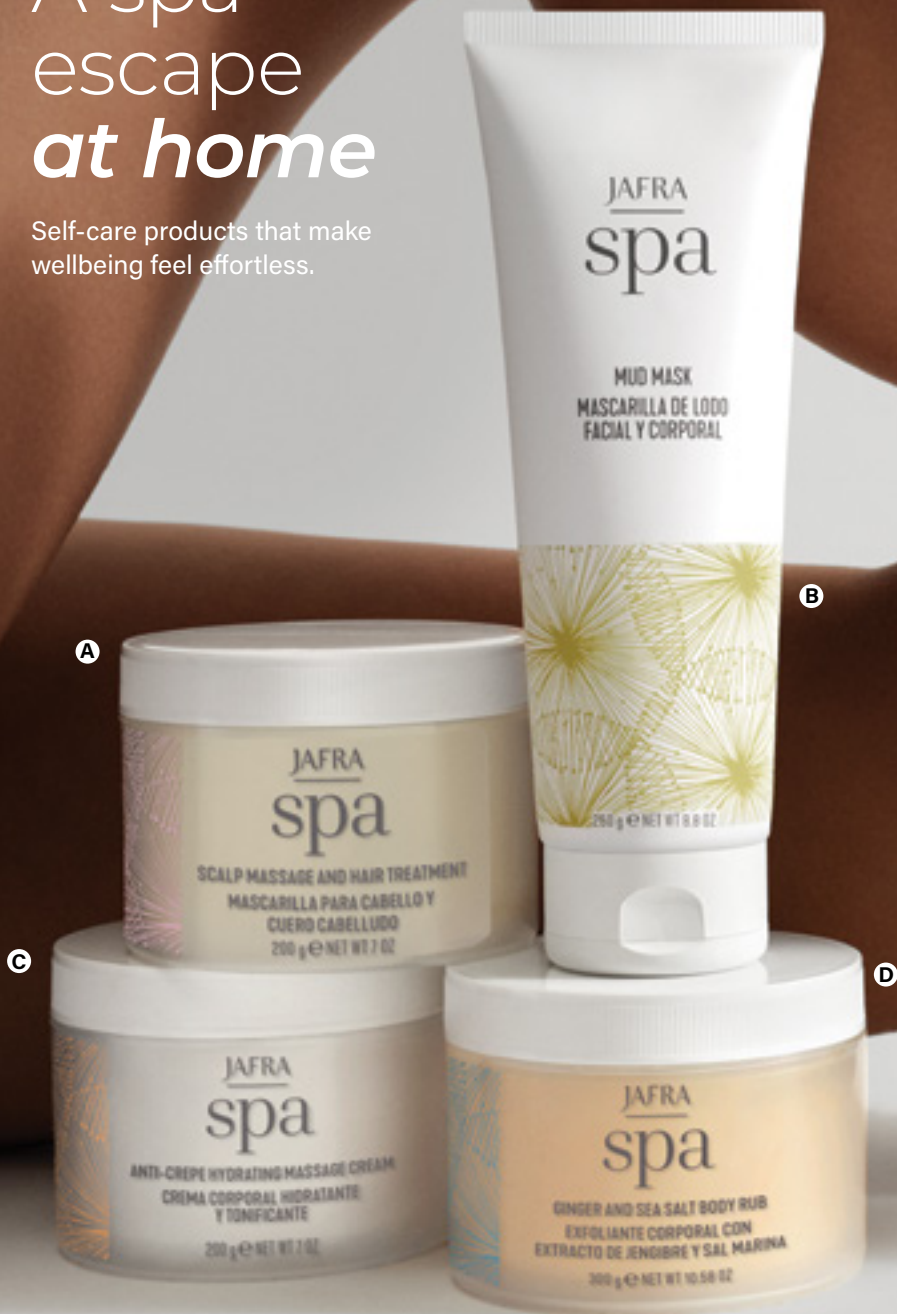

CHOOSE 1:

A. Intimate Cleansing Wipes | 30 wipes | **\$18**
Helps maintain a freshly showered feeling with soothing botanical ingredients.

B. 2 in 1 Cleanser | 4.2 fl. oz. | **\$22**
Provides gentle, effective cleansing and a comfortable glide for shaving.

SAVE
OVER
55%

JAFRA DAILY

SAVE OVER **55%**

JAFRA DAILY DEODORANTS

\$8 each | \$18 | 323379 | 2 fl. oz. each

CHOOSE 1 DEODORANT:

- A. FOR MEN Aquatique Deodorant Stick
- B. Skin Brightening Deodorant Roll-on
- C. Antiperspirant Deodorant Roll-on
- D. 0% Aluminum Deodorant Roll-on | Cool Cucumber

- E. 0% Aluminum Deodorant Roll-on | Fresh Lavender
- F. Hair Minimizing Deodorant Roll-on
- G. Sensitive Skin Deodorant Roll-on

A spa escape *at home*

Self-care products that make
wellbeing feel effortless.

SAVE
UP TO
40%

JAFRA spa

JAFRA SPA

SAVE UP TO **30%**

1 FOR \$32 | up to \$46 | 323380

SAVE UP TO **40%**

2 FOR \$52 | up to \$88 | 323381

Limit 1 of each product per purchase.