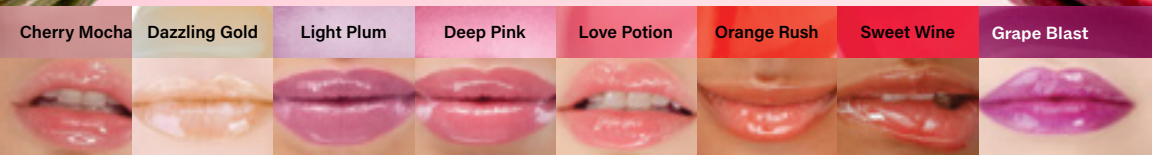

Each shade is identified with a 3-digit code that represents your **tone**, **intensity**, and **undertone**.

1. Fair					2. Medium					3. Tan				4. Deep		
1	2	3	4	5	1	2	3	4	5	1	2	3	4	1	2	3
110	121	132	140	151	212	221	232	241	250	320	331	342	351	421	430	442

SAVE UP TO **40%**

JAFRA *beauty*

**JAFRA BEAUTY
PREBIOTIC LIP OIL**

SAVE OVER **20%**

1 FOR \$19 | \$25 | 323373

SAVE OVER **40%**

2 FOR \$29 | \$50 | 323374

No purchase limit. | 0.17 oz. each

Pamper your pout with vibrant shine, plant- based ingredients, and a Prebiotic Complex.

Your ally after a long day of wearing your JAFRA lip stain.

SAVE OVER **35%**

**JAFRA BEAUTY
LIP SCRUB**

\$13 | \$21 | 323372 | .17 oz.