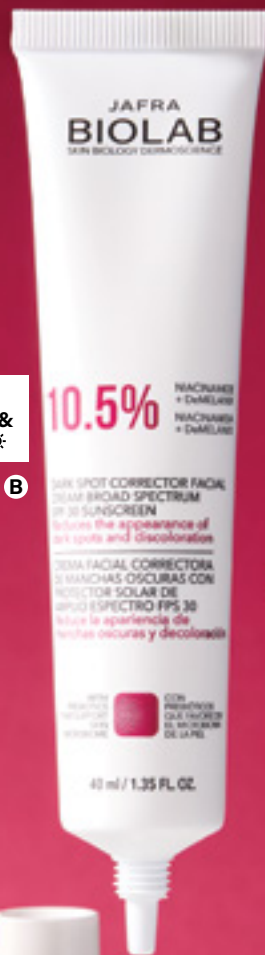

SAVE OVER **20%**

DARK SPOT CORRECTOR FACIAL CREAM BROAD SPECTRUM SPF 30 SUNSCREEN

10.5% Niacinamide + DeMelanix

\$33 | \$43 | 323345 | 1.35 fl. oz.

Fight the look of discoloration in two ways, by helping protect against signs of sun damage while visibly brightening with potent ingredients.

QUEEN BEE TIP

Use weekly on clean, dry skin. Leave on for 10-15 minutes, then rinse thoroughly.

BIOLAB PEELING EFFECT MASK 5% BHA + AHAS COMPLEX

\$34 | 1.7 fl. oz. | 73104

Enhance your skin's radiance with gentle exfoliation that helps retexturize your skin for a smoother, brighter, and more supple look.

A

Step 2:
Illuminate & Protect ☀️

B

SAVE **40%**

DARK SPOT CORRECTOR SET

\$49 | \$82 | 323343

INCLUDES:

A. Facial Serum | 1 fl. oz. | \$39

B. Facial Cream Broad Spectrum SPF 30 Sunscreen | 1.35 fl. oz. | \$43

*100% of users saw a visible reduction in dark spots after 14 days of using both Dark Spot Corrector products in an independent clinical test.