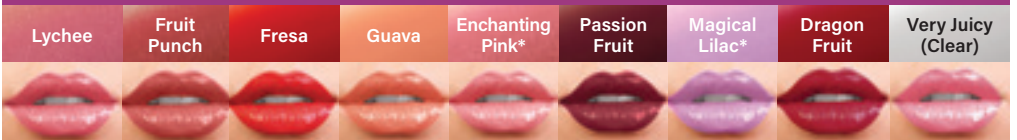

GII BY JAFRA EDT

\$32 | \$47 | 323466 | 1.7 fl. oz.

Fruity, Floral, Musk

Unlock the future with a fragrance that combines the digital world with nature.

Red Fruits

Digital Accord

Sandalwood

CHOOSE 1 FREE GIFT

with purchase of (323466)
JAFRA Beauty High Shine Lip Gloss
.5 fl. oz. each
\$19 retail value
*Shimmer finish.

Magical Lilac

NAVIGO

FEMME

EDT Concentration: ●●●○

SAVE OVER
20%

A

CAPTIVATING