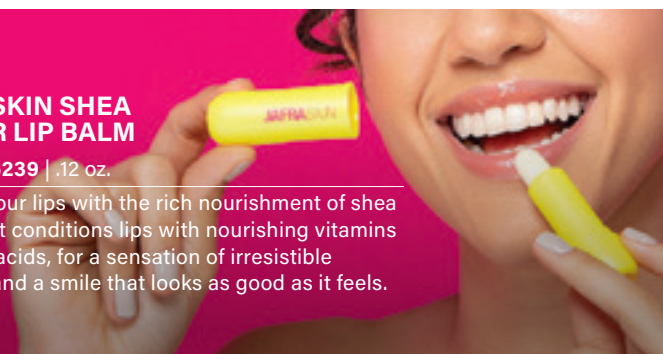

Coconut Extract

Keeps lips conditioned

Silicone

Locks color in place

**Based on an independent consumer study.*

QUEEN BEE TIP

LIP CARE

Apply as needed throughout the day. Use alone or as a primer under your lipstick.

JAFRA SKIN SHEA BUTTER LIP BALM

\$22 | 66239 | .12 oz.

Pamper your lips with the rich nourishment of shea butter that conditions lips with nourishing vitamins and fatty acids, for a sensation of irresistible softness and a smile that looks as good as it feels.