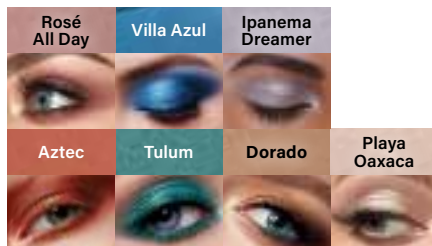

## LIQUID EYESHADOWS

**\$16** each

Creamy formula delivers buildable, shimmery eyeshadow color in vacay-inspired shades.

\$22 | 323578 | .17 oz.

SAVE UP TO **35%**

SAVE UP TO **30%**

**JAFRA DAILY INTIMATES**