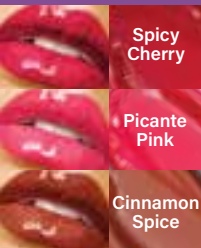

Spicy Cherry

Spicy
Cherry

Picante
Pink

Cinnamon
Spice