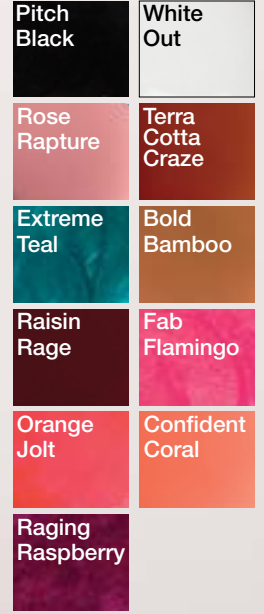

Baby
Doll Pink

Pink
Martini

Coreta Heart
Fragrance
+ Nail Trio
\$26

SAVE OVER 40%

Retail Value: \$45
309240

No purchase limit.

Includes:

C. **Coreta Heart Cologne**
with glitter | 1.7 fl. oz.
Floral, Fruity, Woody

Choose 2 Nail Lacquers:

D, E, F, G

Instant
Iris

Purple
Passion

D. **Rapid Dry Nail
Lacquer** | .40 fl. oz. each

E. **Beyond Brilliant Shine Nail
Lacquer** | .40 fl. oz. each

F. **Beyond Brilliant Gel
Lacquer** | .40 fl. oz. each

G. **Beyond Brilliant Gel
UV Top Coat** | .40 fl. oz.

sparkle + **EXPRESS**

Play up her personality.

FREE HAND SANITIZER WITH PURCHASE

FRESH
peony &
carnation

A.

PLAYFUL
peach
& rose

B.