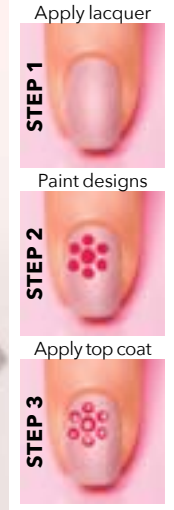

Coreta
Fragrance
+ Nail Trio
\$26

SAVE OVER 40%

Retail Value: \$45
309242

No purchase limit.

Includes:

B. **Coreta Cologne**
with glitter | 1.7 fl. oz.
Floral, Fruity, Sweet

Choose 2 Nail Lacquers:

D, E, F, G