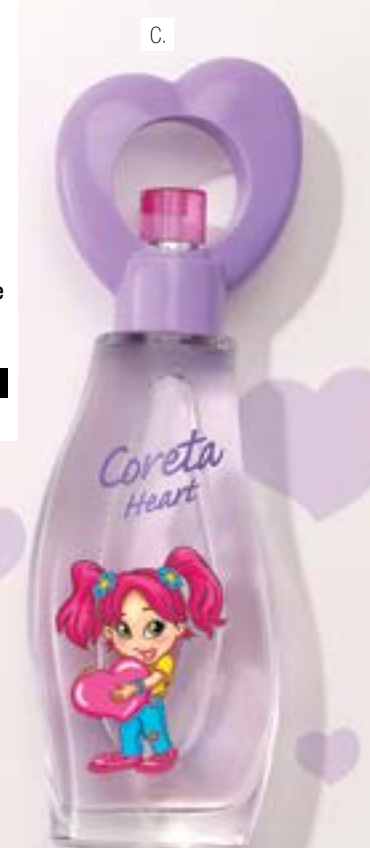

Coreta Spirit
Fragrance
+ Nail Trio
$26

SAVE OVER 40%

Retail Value: $45
309241

No purchase limit.

Includes:

A. **Coreta Spirit
Cologne** | 1.7 fl. oz.
Floral, Fruity

Choose 2 Nail Lacquers:

D, E, F, G

Turquoise
Tease

Coral
Flash

Coreta
Fragrance
+ Nail Trio
$26

SAVE OVER 40%

Retail Value: $45
309242

No purchase limit.

Includes:

B. **Coreta Cologne**
with glitter | 1.7 fl. oz.
Floral, Fruity, Sweet

Choose 2 Nail Lacquers:

D, E, F, G

Baby
Doll Pink

Pink
Martini

Coreta Heart
Fragrance
+ Nail Trio
$26

SAVE OVER 40%

Retail Value: $45
309240

No purchase limit.

Includes:

C. **Coreta Heart Cologne**
with glitter | 1.7 fl. oz.
Floral, Fruity, Woody

Choose 2 Nail Lacquers:

D, E, F, G

Instant
Iris

Purple
Passion

D. **Rapid Dry Nail
Lacquer** | .40 fl. oz. each

E. **Beyond Brilliant Shine Nail
Lacquer** | .40 fl. oz. each

F. **Beyond Brilliant Gel
Lacquer** | .40 fl. oz. each

G. **Beyond Brilliant Gel
UV Top Coat** | .40 fl. oz.

sparkle + **EXPRESS**

Play up her personality.