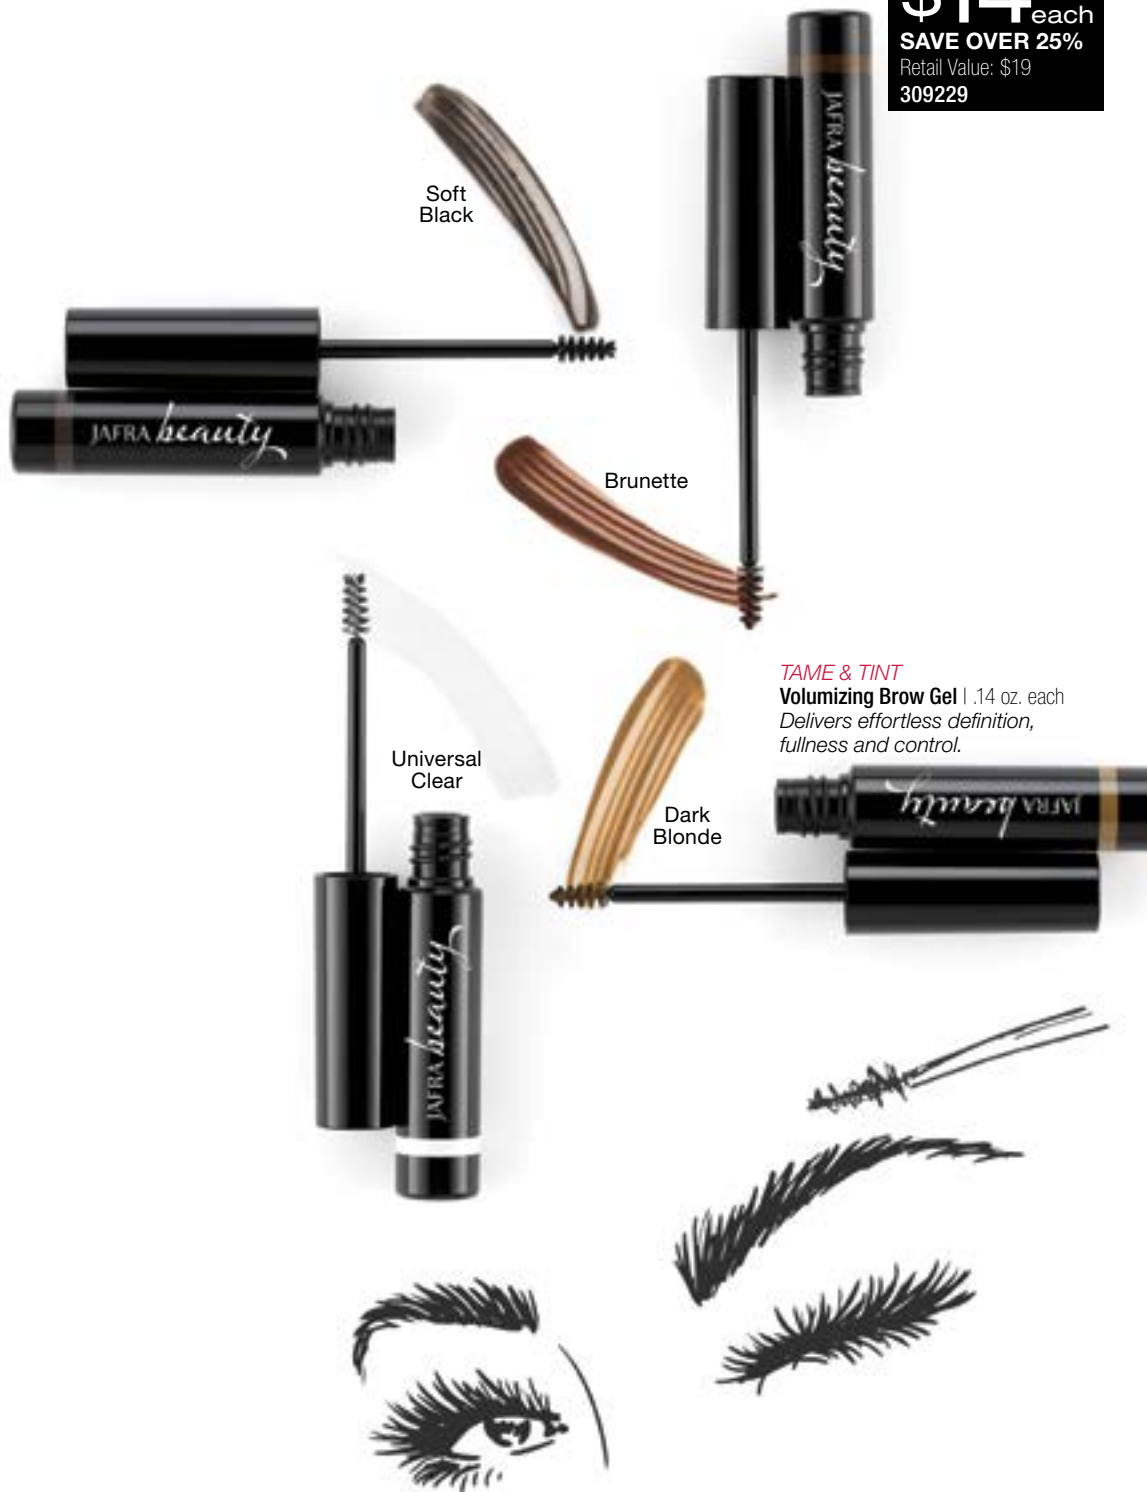

DRAMATIZE
 Escalash
 Mascara | .3 oz.

DOUBLE

your options

Create two-tone drama with contrasting shades.

Duo Eyeliner
 .04 oz. each
CHOOSE 1 FOR \$10

SAVE OVER 15%
 Retail Value: \$12
 309225

CHOOSE 2 FOR \$14

SAVE OVER 40%
 Retail Value: \$24
 309226
No purchase limit.

Model is wearing Duo Eyeliner in Intense Brown/Gold, and Always Liquid Lip Stain in Always Curious.

ARCH evolution

All you need for full, sculpted brows.

SHAPE & DEFINE
Micro Brow Pencil | .001 oz. each
 With microblade precision tip
 and spoolie brush.

TAME & TINT
Volumizing Brow Gel | .14 oz. each
 Delivers effortless definition,
 fullness and control.

Brow Pencils
 & Brow Gels
\$14 each
SAVE OVER 25%
 Retail Value: \$19
 309229

NAIL IT
Create detailed designs for the perfect statement mani.

LEARN MORE

Nail Art Tools

\$11

SAVE OVER 30%

Retail Value: \$16
309233