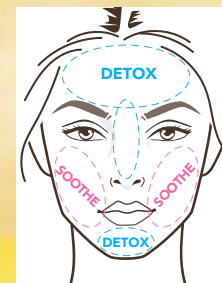

DETOX & BALANCE with a multitasking, antioxidant-rich clay formula. * c Detox Clay Mask | 1.7 fl. oz.

PROTECT

JAFRA ROYAL Boost Sunscreen
CHOOSE 1 FOR
$21
SAVE OVER 20%
Retail Value: $26
309191

CHOOSE 2 FOR
$27
SAVE OVER 45%
Retail Value: $52
309192
No purchase limit.