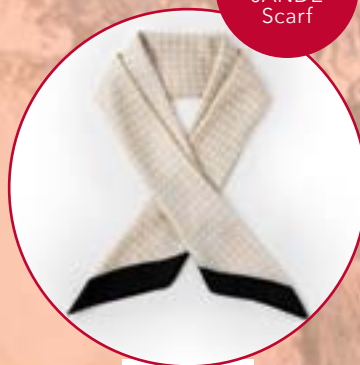

Plus FREE:

- JANDÉ Polka Dot Scarf - a $20 value!

FREE
JANDÉ
Scarf

LEARN MORE